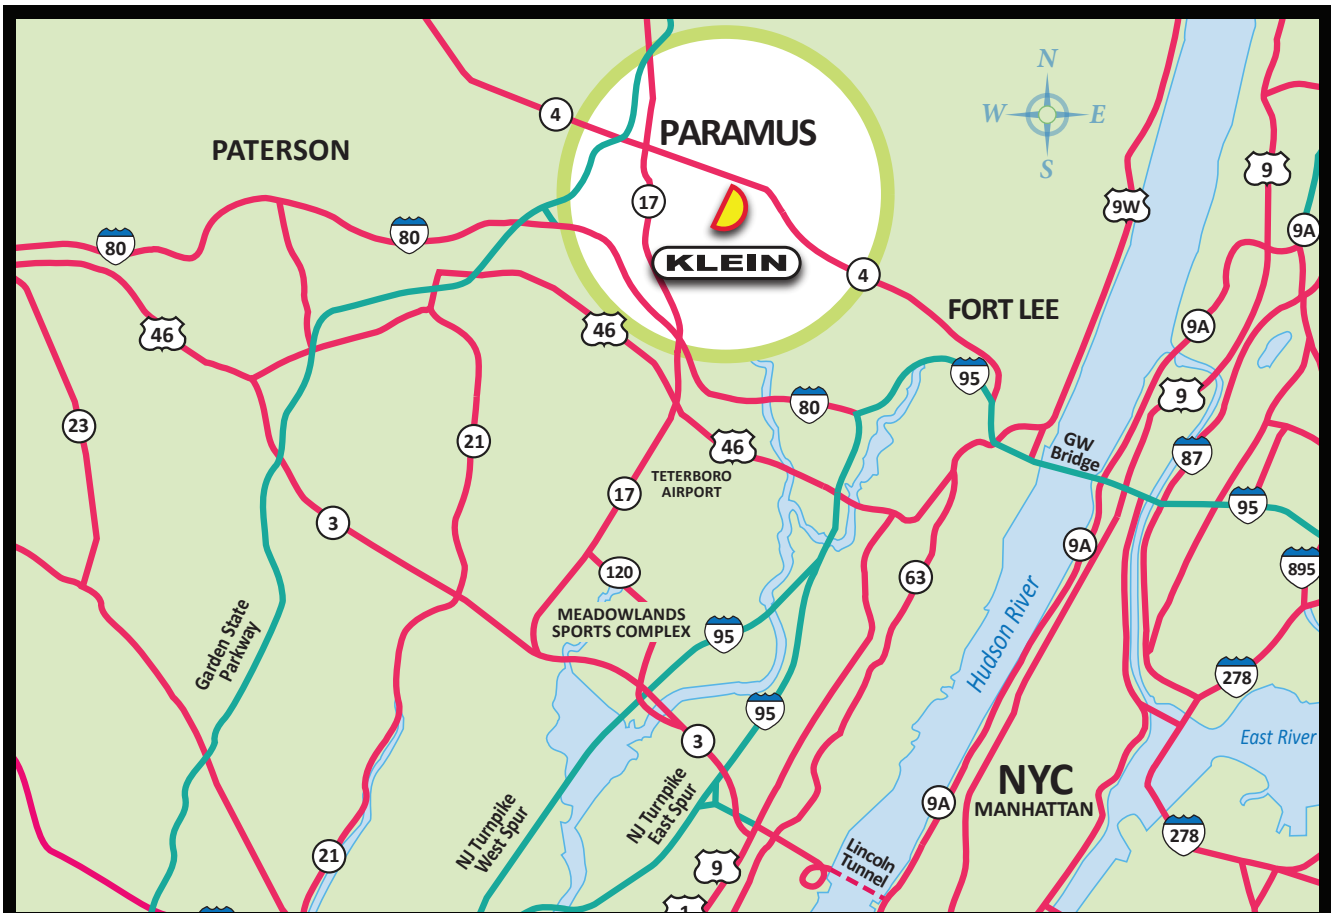

Route 4

Northern New Jersey Bergen County • Paramus

1.5 Miles East of Route 17

1.9 Miles East of the Garden State Parkway

South Side • Hours of Operation: 24 Hours • 7 Days

Display Details

Northern New Jersey
Metro Market

Latitude: 40.913200
Longitude: -74.046158

Weekly Impressions
986,097

True 16mm

Hold Time: 8 Seconds
Digital 504 x 1728 Pixels

No. of Spots: 8

Zip Code: 07652

Panel No. 4 - 4.80 FW

14' x 48' Digital Display Facing West to Eastbound Traffic

Northern New Jersey Bergen County • Paramus

Route 4

14'x48' Digital Display Facing West to Eastbound Traffic
1.5 Miles East of Route 17 • 1.9 Miles East of the Garden State Parkway

Klein Outdoor Advertising • 54 Broad Street, Suite L107 • Red Bank, NJ 07701
(732) 450-0505 • www.kleinoutdoor.com • info@kleinoutdoor.com