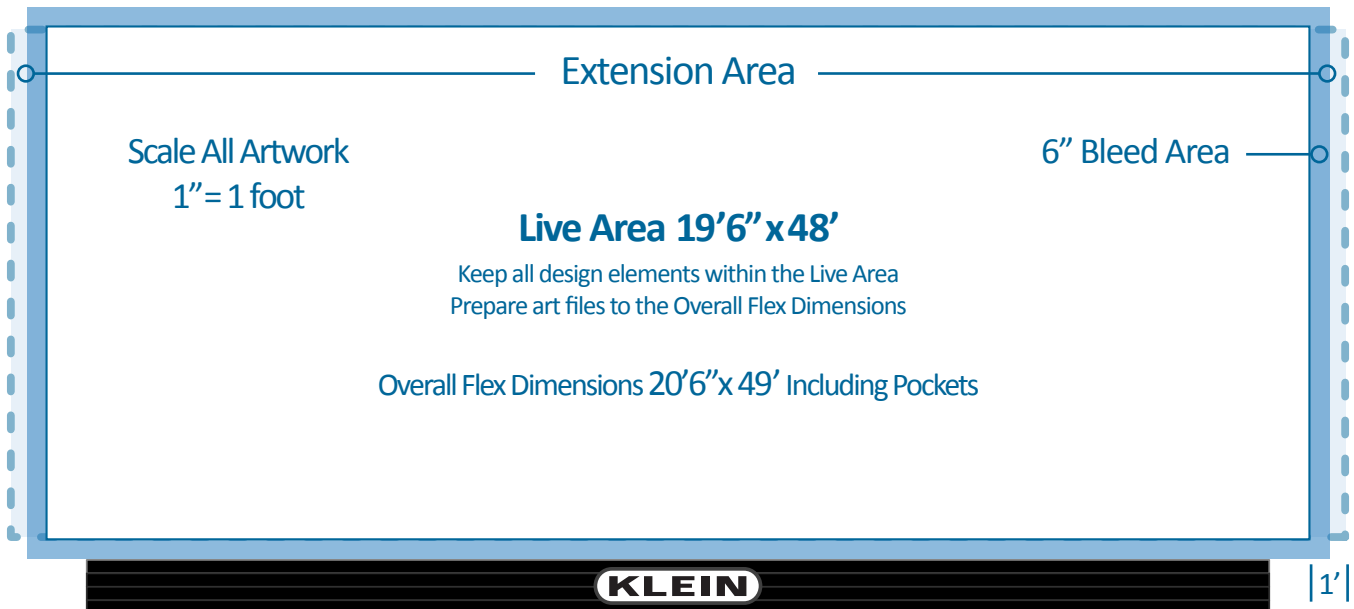

Art Specifications

19'6" x 48' Static Display

Preparing & Submitting Artwork

Vector Graphics: Adobe™ Illustrator, FreeHand®, CorelDRAW®, etc.

Convert all Fonts to outlines, Embed all images, Save as a CMYK **300dpi or higher** PDF or EPS file

Where permissible, Extensions increase the impact of your display by extending beyond the standard billboard face.
The Extension Area is limited to 1' beyond both sides.

Shipping Instructions

Please use the following
Delivery Address for All Flex faces: