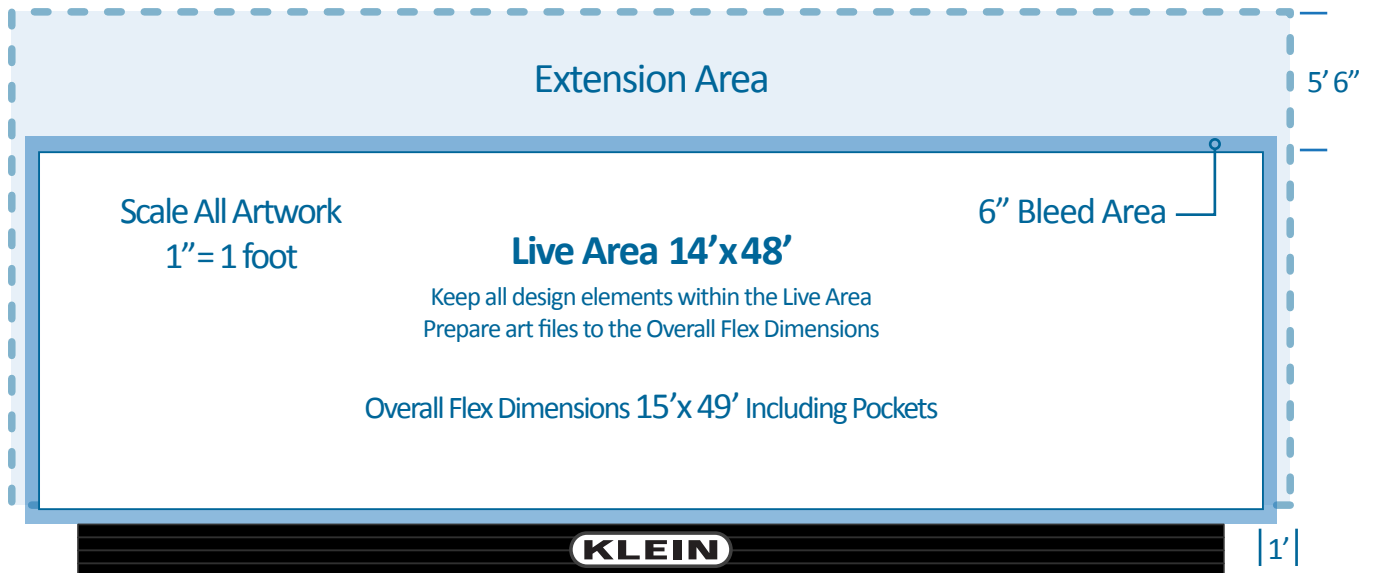

Art Specifications

14'x48' Static Display

Preparing & Submitting Artwork

Vector Graphics: Adobe™ Illustrator, FreeHand®, CorelDRAW®, etc.

Convert all Fonts to outlines, Embed all images, Save as a CMYK **300dpi or higher** PDF or EPS file

Where permissible, Extensions increase the impact of your display by extending beyond the standard billboard face.
The Extension Area is limited to 5' 6" above the display and 1' beyond both sides.

Shipping Instructions