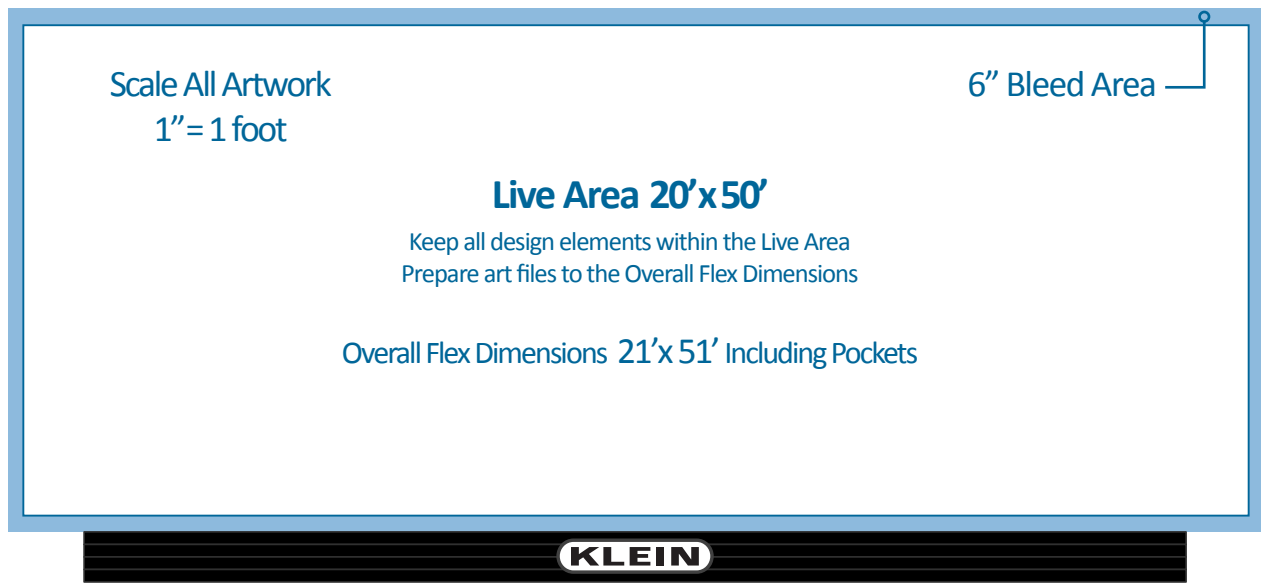

There are no Extensions permitted on this size display.

Shipping Instructions

Please use the following
Delivery Address for All Flex faces:

Klein Outdoor C/O Scott Signs

1803 Union Valley Road
West Milford, New Jersey 07480
Phone 973-728-0101

IMPORTANT

Include Copy Title & Klein Outdoor
on the Shipping Label

Authorize release with shipper
to leave at the door of delivery

Questions? davidklein@kleinoutdoor.com